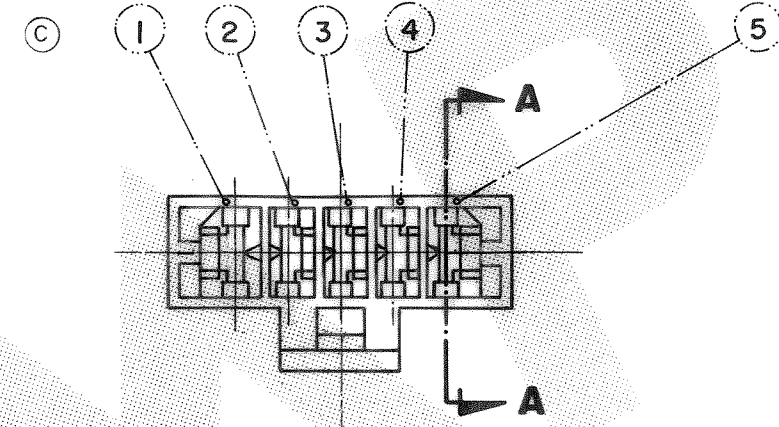

C 880 192

DO NOT SCALE
DIMENSIONS IN

METRIC

3rd ANGLE PROJECTION

Seção A-A

⚠ - PRODUCT WITHOUT VW TRADEMARK (JUST FOR PN-880192-2)

171 971 835 A	NATURAL	NYLON 6-6	880 192 - 1
VW PART NUMBER	FINISH	MATERIAL	PART NUMBER
CUSTOMER DWG for REFERENCE ONLY		THIS DRAWING IS UNPUBLISHED RELEASED FOR PUBLICATION	
		© COPYRIGHT 1983 BY AMP DO BRASIL LTDA S.P. ALL INTERNATIONAL RIGHTS RESERVED AMP PRODUCTS MAY BE COVERED BY U.S. AND FOREIGN PATENTS AND/OR PATENTS PENDING.	
		TOLERANCES UNLESS OTHERWISE STATED	INS. DIA. RANGE
		DEC. ± 0,5	WIRE RANGE
		ANGLES ± 1°	SCALE
		AMP AMP do BRASIL LTDA. São Paulo, Brasil	
		DESCRIPTION 5 WAY .110 FAST-IN-ON REC. HSG.	
D REVISADO By ECR05.009783 H.C. W.L.S. 24/06/05	C REVISADO ECN-3400 Briz JRH 01-10-92	A3	DWG NO C 880 192
B REVISADO L.C. 28-12-87	A ERA P82-29192 G.M. T.V. 20.1.83	SHEET 1 OF 1	
ISS REVISION RECORD	DR CHK DATE APP.		