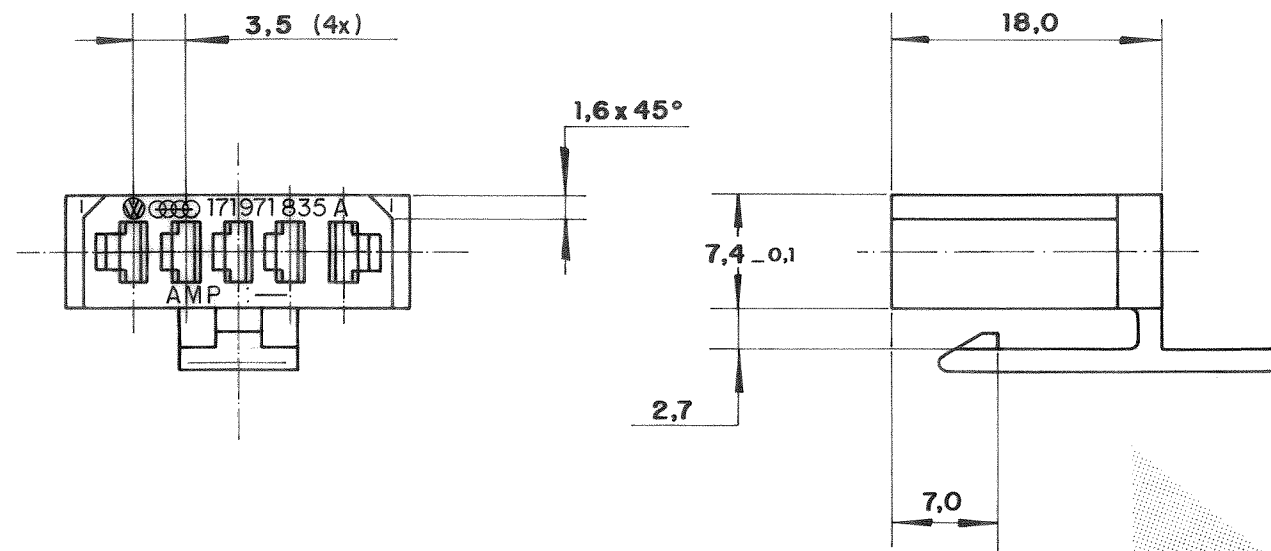

C 880 192

DO NOT SCALE
DIMENSIONS IN

METRIC

3rd ANGLE PROJECTION

Seção A-A

⚠ - PRODUCT WITHOUT VW TRADEMARK (JUST FOR PN-880192-2)

171 971 835 A	NATURAL	NYLON 6-6	880 192 - 1
VW PART NUMBER	FINISH	MATERIAL	PART NUMBER
CUSTOMER DWG for REFERENCE ONLY		THIS DRAWING IS UNPUBLISHED RELEASED FOR PUBLICATION	
		© COPYRIGHT 1983 BY AMP DO BRASIL LTDA S.P. ALL INTERNATIONAL RIGHTS RESERVED AMP PRODUCTS MAY BE COVERED BY U.S. AND FOREIGN PATENTS AND/OR PATENTS PENDING.	
		TOLERANCES UNLESS OTHERWISE STATED	INS. DIA. RANGE
		DEC. ± 0,5	WIRE RANGE
		ANGLES ± 1°	SCALE
		AMP AMP do BRASIL LTDA. São Paulo, Brasil	
		DESCRIPTION 5 WAY .110 FAST-IN-ON REC. HSG.	
D REVISADO By ECR05.009783 H.C. W.L.S. 24/06/05	C REVISADO ECN-3400 Briz JRH 01-10-92	A3	DWG NO C 880 192
B REVISADO L.C. 28-12-87	A ERA P82-29192 G.M. T.V. 20.1.83	SHEET 1 OF 1	
ISS REVISION RECORD	DR CHK DATE APP.		