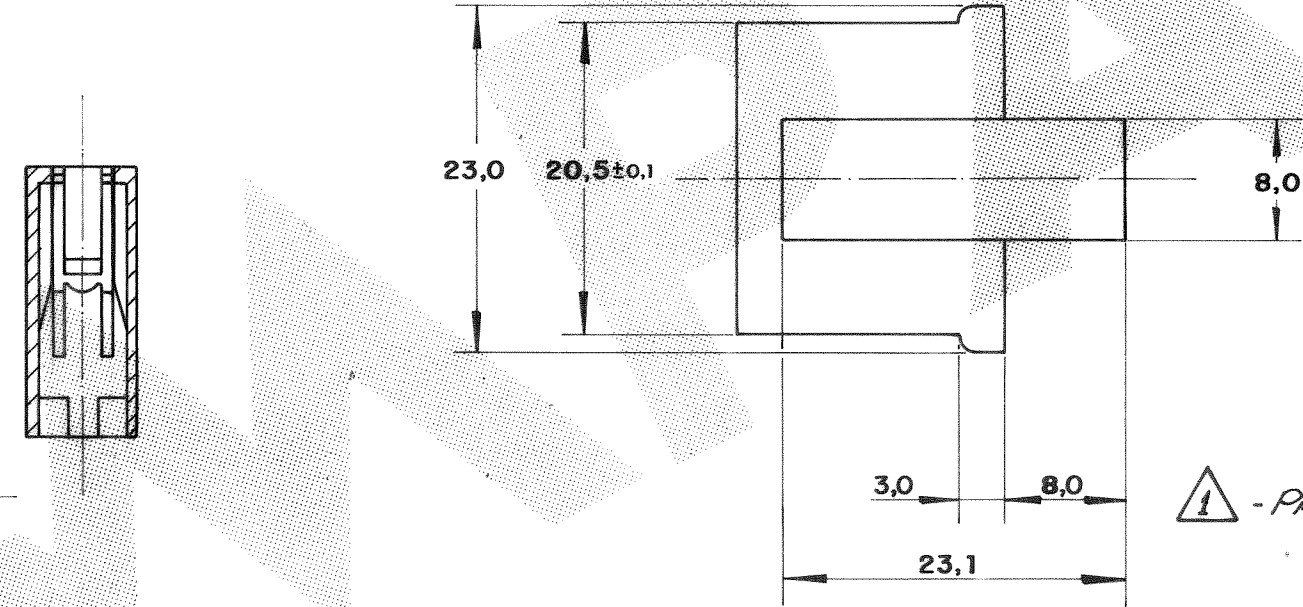

C 880 192

DO NOT SCALE
DIMENSIONS IN

METRIC

3rd ANGLE PROJECTION

Seção A-A

⚠ - PRODUCT WITHOUT VW TRADEMARK (JUST FOR PN-880192-2)

171 971 835 A	NATURAL	NYLON 6-6	880 192 - 1
VW PART NUMBER	FINISH	MATERIAL	PART NUMBER
CUSTOMER DWG for REFERENCE ONLY		THIS DRAWING IS UNPUBLISHED RELEASED FOR PUBLICATION	
		© COPYRIGHT 1983 BY AMP DO BRASIL LTDA S.P. ALL INTERNATIONAL RIGHTS RESERVED AMP PRODUCTS MAY BE COVERED BY U.S. AND FOREIGN PATENTS AND/OR PATENTS PENDING.	
		TOLERANCES UNLESS OTHERWISE STATED	INS. DIA. RANGE
		DEC. ± 0,5	WIRE RANGE
		ANGLES ± 1°	SCALE
		AMP AMP do BRASIL LTDA. São Paulo, Brasil	
		DESCRIPTION 5 WAY .110 FAST-IN-ON REC. HSG.	
D REVISADO By ECR05.009783 H.C. W.L.S. 24/06/05	C REVISADO ECN-3400 Briz JRH 01-10-92	A3	DWG NO C 880 192
B REVISADO L.C. 28-12-87	A ERA P82-29192 G.M. T.V. 20.1.83	SHEET 1 OF 1	
ISS REVISION RECORD	DR CHK DATE APP.		