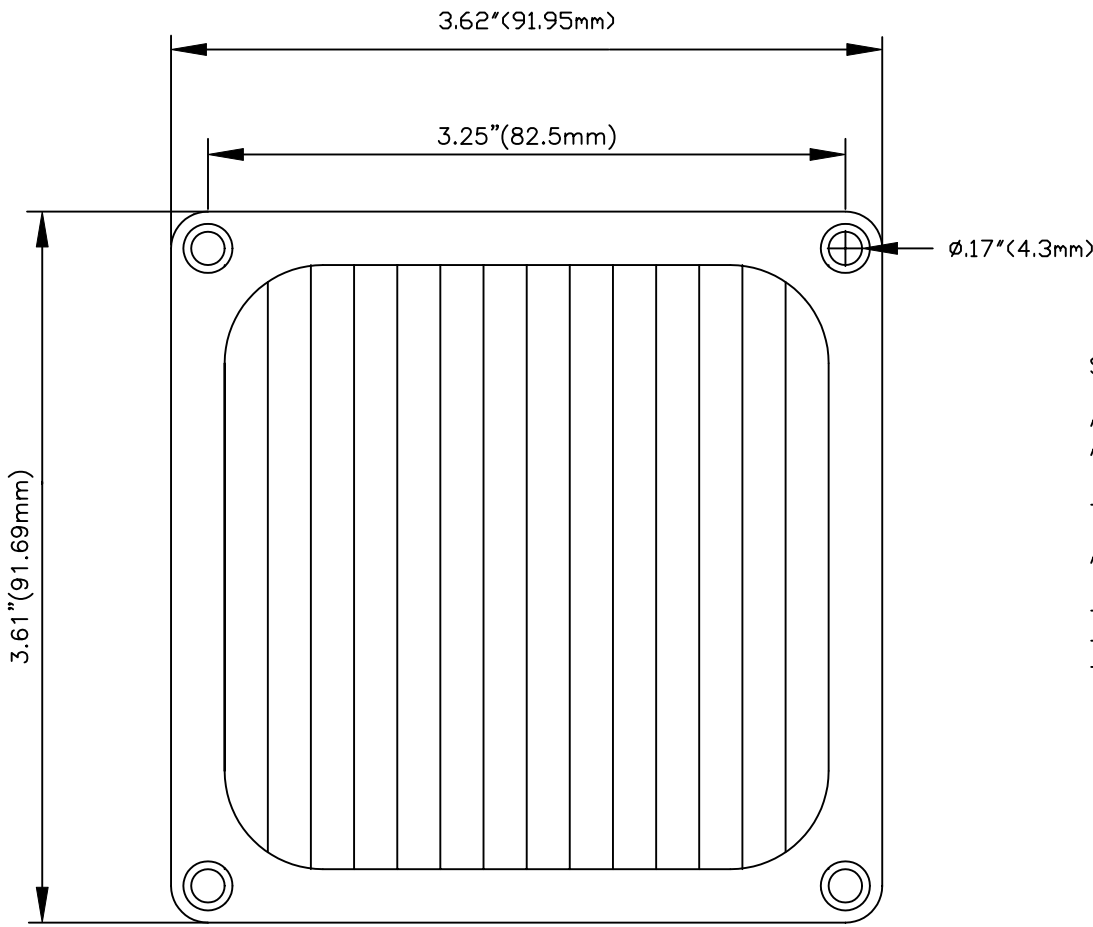

		Revision	
Rev.	Description	Date	Approved

SCREEN MATERIAL:
 ALUMINUM 30 x 30 MESH CONVOLUTED
 APPROX. 1/6" DEEP WITH APPROX. 1/3" PITCH

-C: IRRIDITE(CLEAR)

ALSO AVAILABLE IN THE FOLLOWING FINISHES

-B: ANODIZE(BLACK)
 -G: IRRIDITE(GOLD)
 -M: MILL FINISHED

Dim range (mm)	Tolerance +/- (mm)	Qualtek Electronics Corp.		
		FAN-S DIVISION		
Part Number: 06362-C		Description: FAN FILTER SCREEN		
0-1	0.15	Drawn/Date	Checked/Date	Approved/Date
1-6	0.20			
6-18	0.30	B.ZHANG	05-24-02	JJH/05-24-02
18-50	0.50			
50-120	0.70			
120-250	0.90			
250-500	1.20			