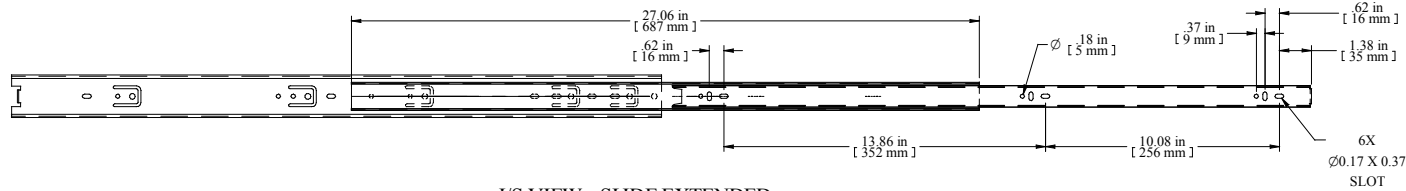

NOTES
Long life ball bearing slides
Sold in Pairs
Maximum Weight 130 lbs (Pair)
Comes with assembly hardware. 2 slides, 4 brackets
Some Assembly Required

HAMMOND MANUFACTURING™
www.hammondmfg.com
PART NO. RSLIDE28