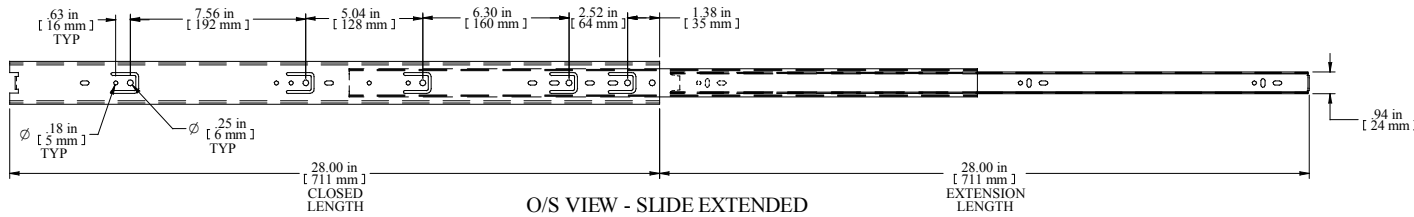

NOTES
Long life ball bearing slides
Sold in Pairs
Maximum Weight 130 lbs (Pair)
Comes with assembly hardware. 2 slides, 4 brackets
Some Assembly Required

HAMMOND MANUFACTURING™
www.hammondmfg.com
PART NO. RSLIDE28