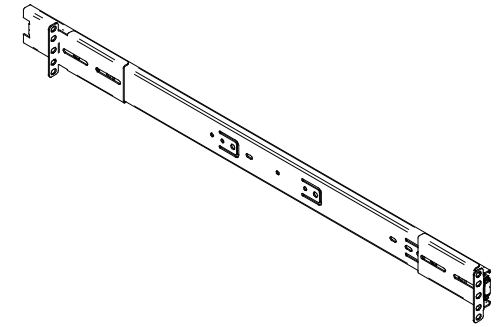

NOTES
Long life ball bearing slides
Sold in Pairs
Maximum Weight 130 lbs (Pair)
Comes with assembly hardware. 2 slides, 4 brackets
Some Assembly Required

HAMMOND MANUFACTURING™
www.hammondmfg.com
PART NO. RSLIDE28