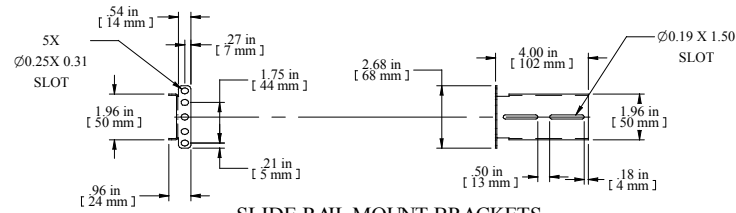

NOTES
Long life ball bearing slides
Sold in Pairs
Maximum Weight 130 lbs (Pair)
Comes with assembly hardware. 2 slides, 4 brackets
Some Assembly Required

HAMMOND MANUFACTURING™
www.hammondmfg.com
PART NO. RSLIDE28