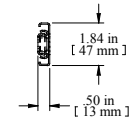

NOTES
Long life ball bearing slides
Sold in Pairs
Maximum Weight 130 lbs (Pair)
Comes with assembly hardware. 2 slides, 4 brackets
Some Assembly Required

HAMMOND MANUFACTURING™
www.hammondmfg.com
PART NO. RSLIDE28