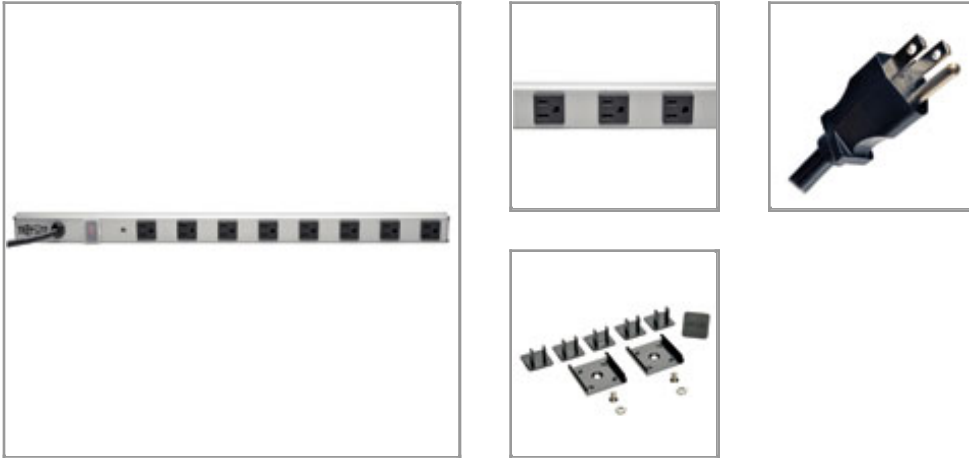

## 8-Outlet Power Strip with Surge Suppression, 6-ft. Cord, 1050 Joules, 24-in. length

MODEL NUMBER: **SS240806**

### Description

Never search for an open outlet again! Tripp Lite's SS240806 power strip with integral AC surge suppression will give you surge-protected outlets where you need them, when you need them. The SS240806 contains a 6-ft. cord and 8 NEMA 5-15R outlets with 2.25-in. center-to-center spacing – wide enough for most transformers or adapters. And to eliminate need for a separate surge protector that can clutter up your work area, the SS240806 contains a premium-grade surge suppressor rated at 1050 Joules for protecting computers, testing equipment and other sensitive electronics from destructive, high-energy, AC transient surges and EMI/RFI line noise. Encased in a rugged, all-metal housing, it comes with adjustable mounting clips for either vertical and horizontal mounting, making the SS240806 ideal for a variety of uses including computer rooms, workbenches, table tops, repair shops, labs, test areas, work stations, offices, hobby shops and more. An illuminated, rocker-style power switch with a locking, transparent guard helps prevent accidental turn-offs, while a 15-amp circuit breaker guards against dangerous circuit overloads. To match the decor of most professional settings, it has an attractive gray housing with black receptacles.

#### Multi-Outlet 120V Power Distribution and Surge Protection for Locations with Limited Free Space

- A 1800W, 120V, 15A, corded, multi-outlet power strip connects multiple electrical devices to a single AC wall socket
- Saves the time and cost of installing new power outlets in un-powered areas
- Contains an integral surge protector to eliminate the need for a separate surge protector